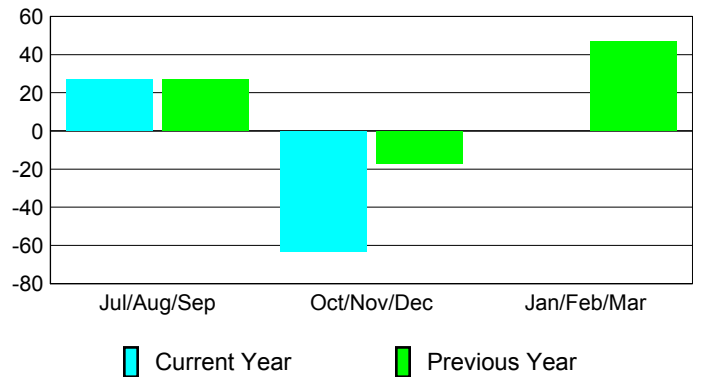

Membership Results
2012-2013

Membership
2011-2012

Month	Net Memb Goal	Actual New Memb	Actual Dropped Memb	Gain/Loss of Memb	Gain/Loss of Memb
Jul/Aug/Sep		43	-16	27	27
Oct/Nov/Dec		34	-97	-63	-17
Jan/Feb/Mar					47
Totals		77	-113	-36	57

Membership Results 2012-2013

Goal, New, Dropped, Gain/Loss

Comparison of Membership Gain/Loss

Current Year Compared to the Previous Year

Gender Comparison 2012-2013

Jul/Aug/Sep

Oct/Nov/Dec

Jan/Feb/Mar