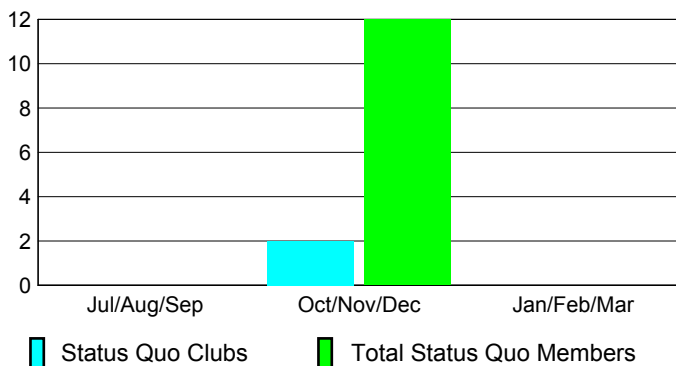

Club Results 2012-2013

Goal, New, Dropped, Gain/Loss

Comparison of Club Gain/Loss

Current Year Compared to the Previous Year

YTD Status Quo Clubs 2012-2013

Status Quo Clubs Compared to Status Quo Members

MEMBERSHIP

Membership Results
2012-2013

Membership
2011-2012

Month	Net Memb Goal	Actual New Memb	Actual Dropped Memb	Gain/Loss of Memb	Gain/Loss of Memb
Jul/Aug/Sep		43	-16	27	27
Oct/Nov/Dec		34	-97	-63	-17
Jan/Feb/Mar					47
Totals		77	-113	-36	57