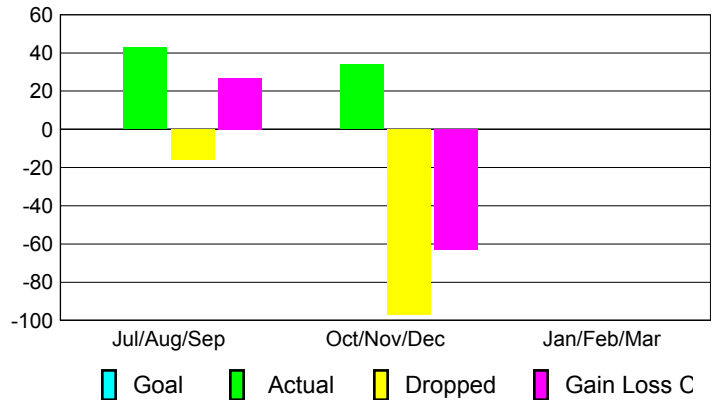

Membership Results 2012-2013

Goal, New, Dropped, Gain/Loss

Comparison of Membership Gain/Loss

Current Year Compared to the Previous Year