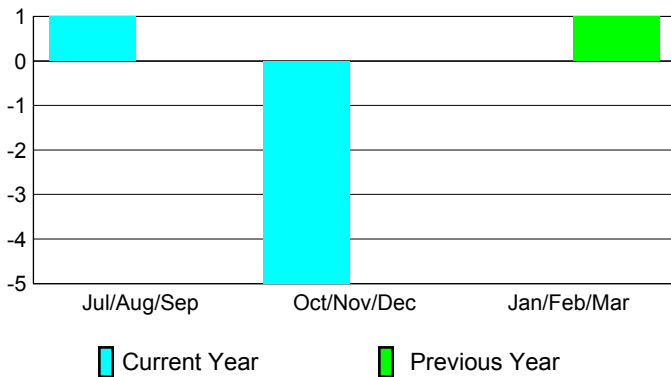

2012-2013 GMT Reports for District (or Undistricted) **District 310 A1**

GMT: SOMSAKDI LOVISUTH

Location: THAILAND

GMT CA: 5

CLUBS

Club Results
2012-2013

Clubs
2011-2012

Month	New Club Goal	Actual New Clubs	Actual Dropped Clubs	Gain/Loss of Clubs	Gain/Loss of Clubs
Jul/Aug/Sep		1	0	1	0
Oct/Nov/Dec		0	-5	-5	0
Jan/Feb/Mar					1
Totals		1	-5	-4	1

Club Results 2012-2013

Goal, New, Dropped, Gain/Loss

Comparison of Club Gain/Loss

Current Year Compared to the Previous Year

YTD Status Quo Clubs 2012-2013

Status Quo Clubs Compared to Status Quo Members

MEMBERSHIP