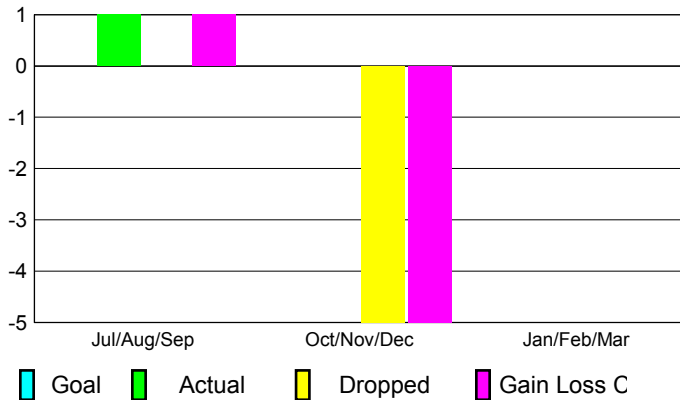

2012-2013 GMT Reports for District (or Undistricted) **District 310 A1**

GMT: SOMSAKDI LOVISUTH

Location: THAILAND

GMT CA: 5

CLUBS

Club Results
2012-2013

Clubs
2011-2012

Month	New Club Goal	Actual New Clubs	Actual Dropped Clubs	Gain/Loss of Clubs	Gain/Loss of Clubs
Jul/Aug/Sep		1	0	1	0
Oct/Nov/Dec		0	-5	-5	0
Jan/Feb/Mar					1
Totals		1	-5	-4	1

Club Results 2012-2013

Goal, New, Dropped, Gain/Loss

Comparison of Club Gain/Loss

Current Year Compared to the Previous Year

YTD Status Quo Clubs 2012-2013

Status Quo Clubs Compared to Status Quo Members

MEMBERSHIP